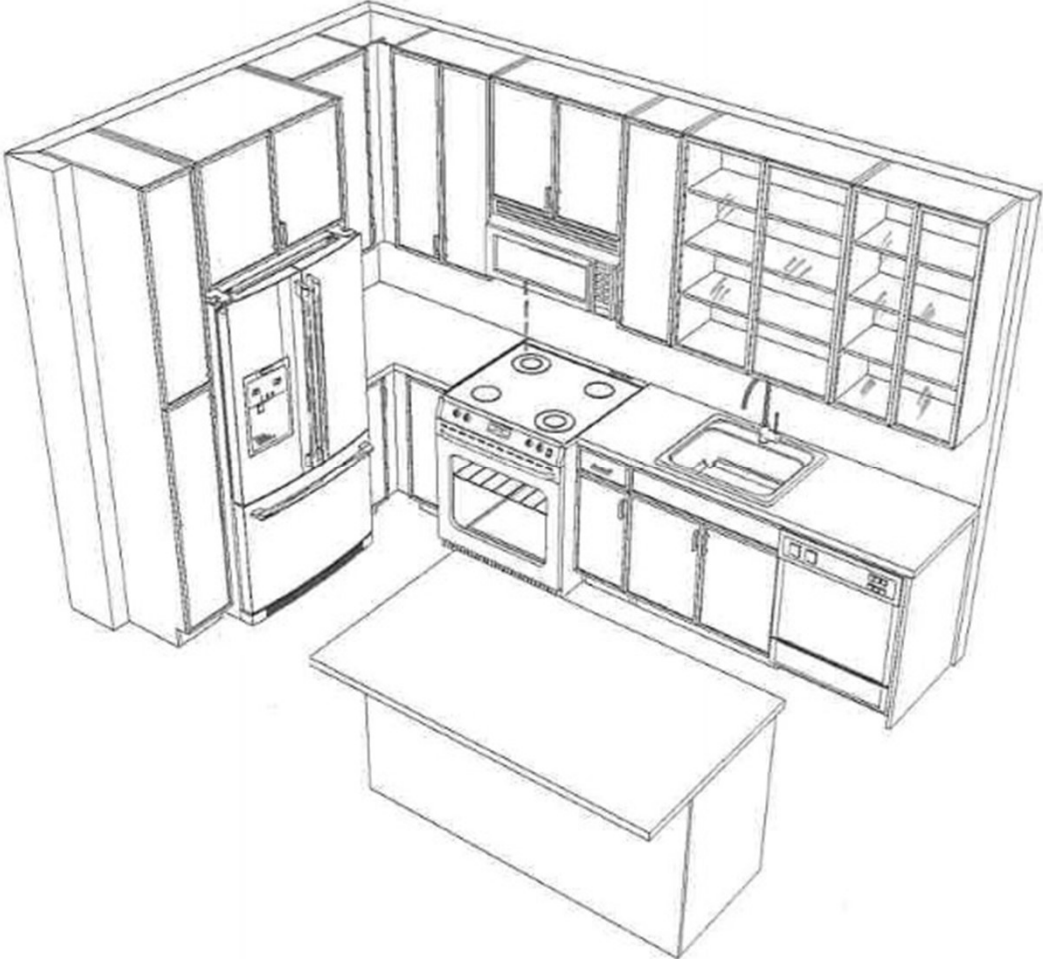

A5m2

2
A-418
UNIT A5M2 PLAN

TOTAL 1 UNIT	AREA	816 GSF
--------------	------	---------

 Scale: 1/4" = 1'-0"

11
A-418

UNIT A5M2 - KITCHEN - ELEV 2

Scale: 1/2" = 1'-0"

Hallway Linen Cabinet
Flat Door with White Matt Color

Removable Cabinet

4 UNIT A5M2 RCP
 A-418 Scale: 1/4" = 1'-0"