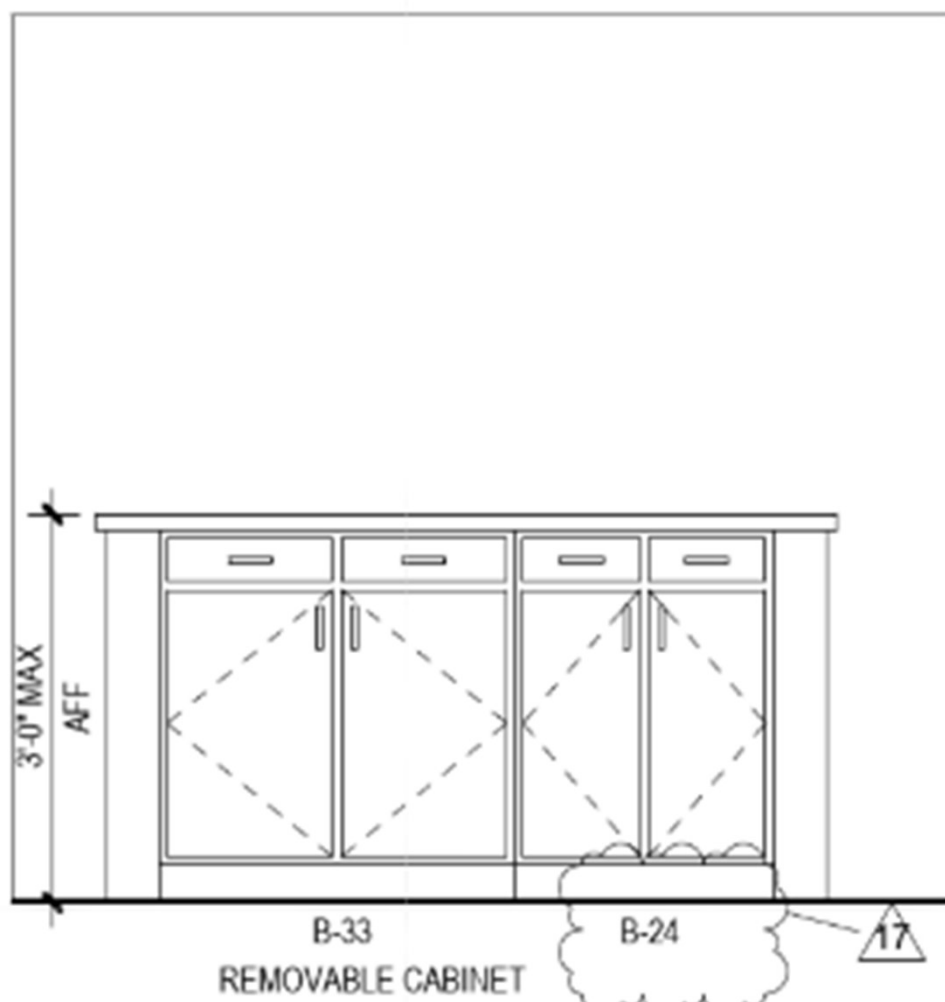

A5m2

2
A-418
UNIT A5M2 PLAN

TOTAL 1 UNIT	AREA	816 GSF
--------------	------	---------

 Scale: 1/4" = 1'-0"

11
A-418

UNIT A5M2 - KITCHEN - ELEV 2

Scale: 1/2" = 1'-0"

Hallway Linen Cabinet
Flat Door with White Matt Color

Removable Cabinet

4 UNIT A5M2 RCP
 A-418 Scale: 1/4" = 1'-0"