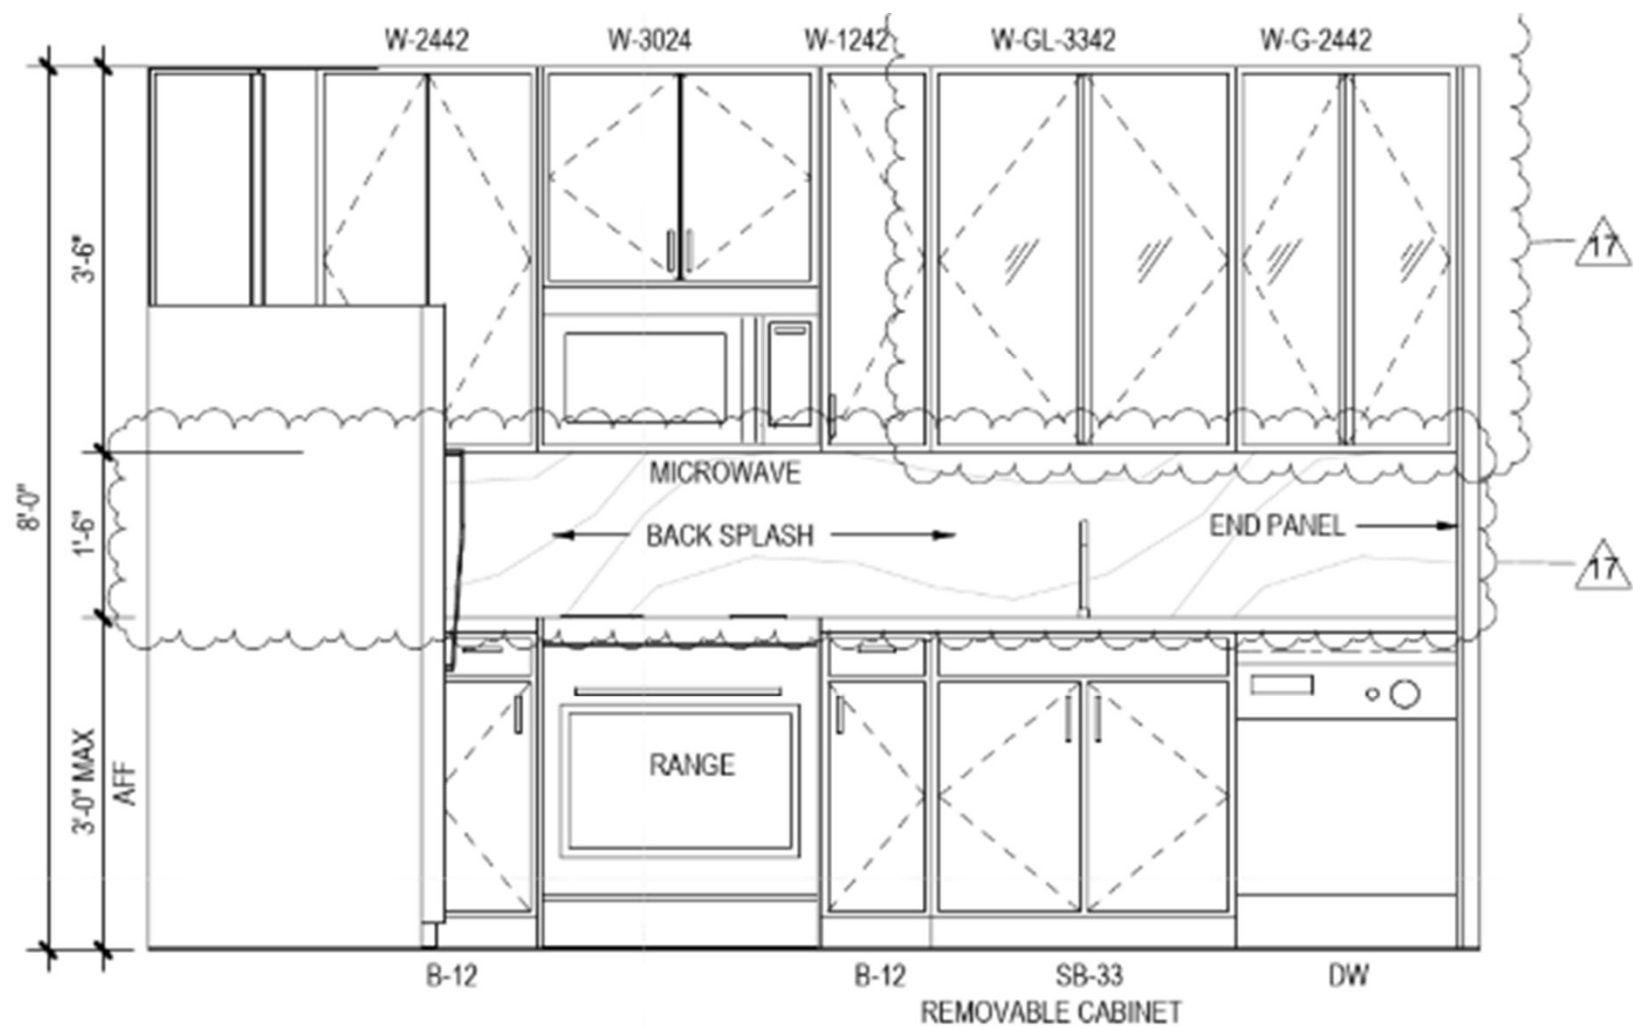

A5m2

2
A-418
UNIT A5M2 PLAN

TOTAL 1 UNIT	AREA	816 GSF
--------------	------	---------

 Scale: 1/4" = 1'-0"

11
A-418

UNIT A5M2 - KITCHEN - ELEV 2

Scale: 1/2" = 1'-0"

Hallway Linen Cabinet
Flat Door with White Matt Color

Removable Cabinet

4 UNIT A5M2 RCP
 A-418 Scale: 1/4" = 1'-0"