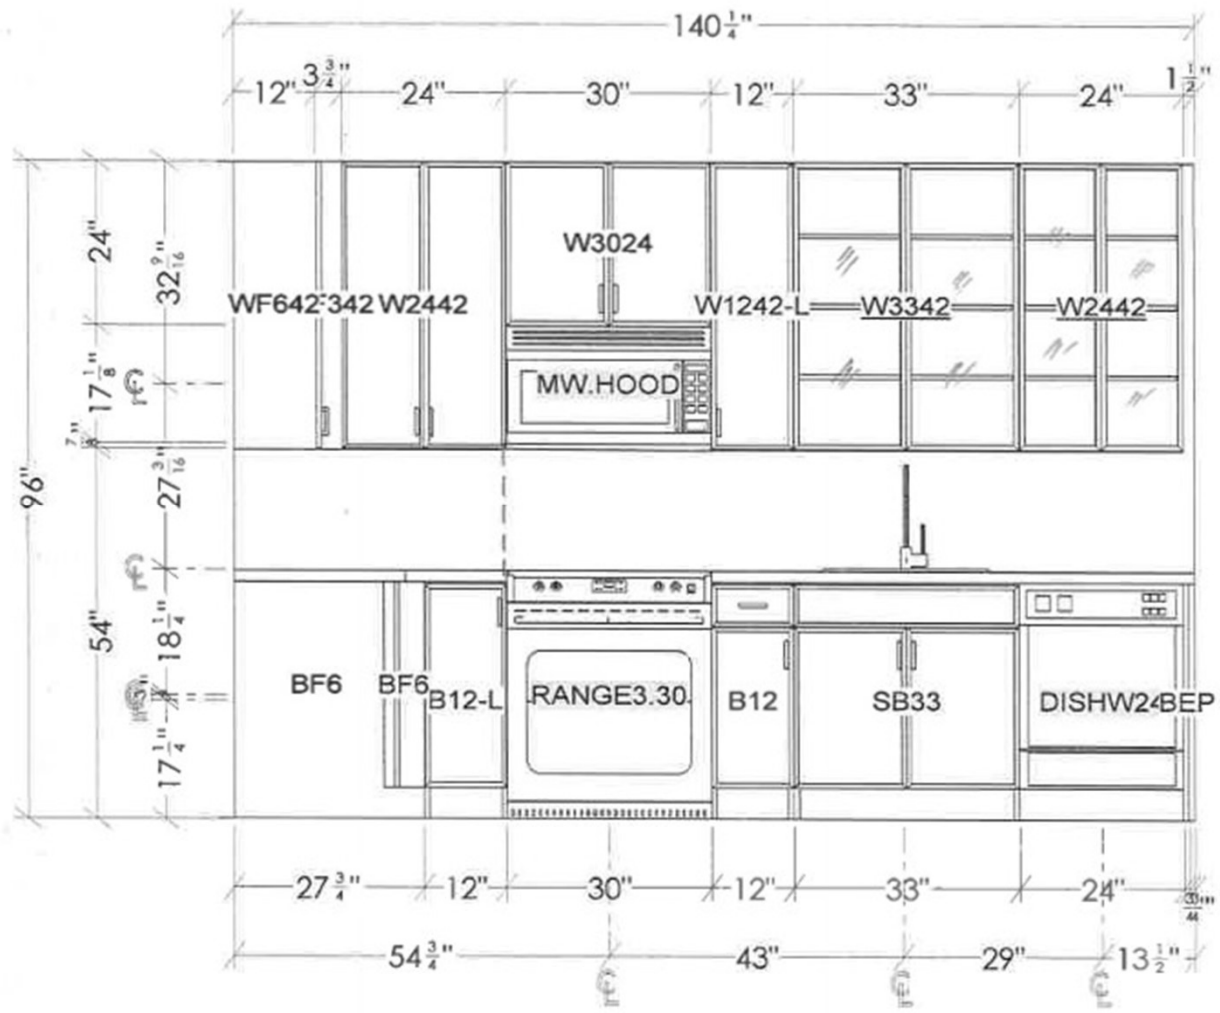

A5m2

2
A-418
UNIT A5M2 PLAN

TOTAL 1 UNIT	AREA	816 GSF
--------------	------	---------

 Scale: 1/4" = 1'-0"

11
A-418

UNIT A5M2 - KITCHEN - ELEV 2

Scale: 1/2" = 1'-0"

Hallway Linen Cabinet
Flat Door with White Matt Color

Removable Cabinet

4 UNIT A5M2 RCP
 A-418 Scale: 1/4" = 1'-0"