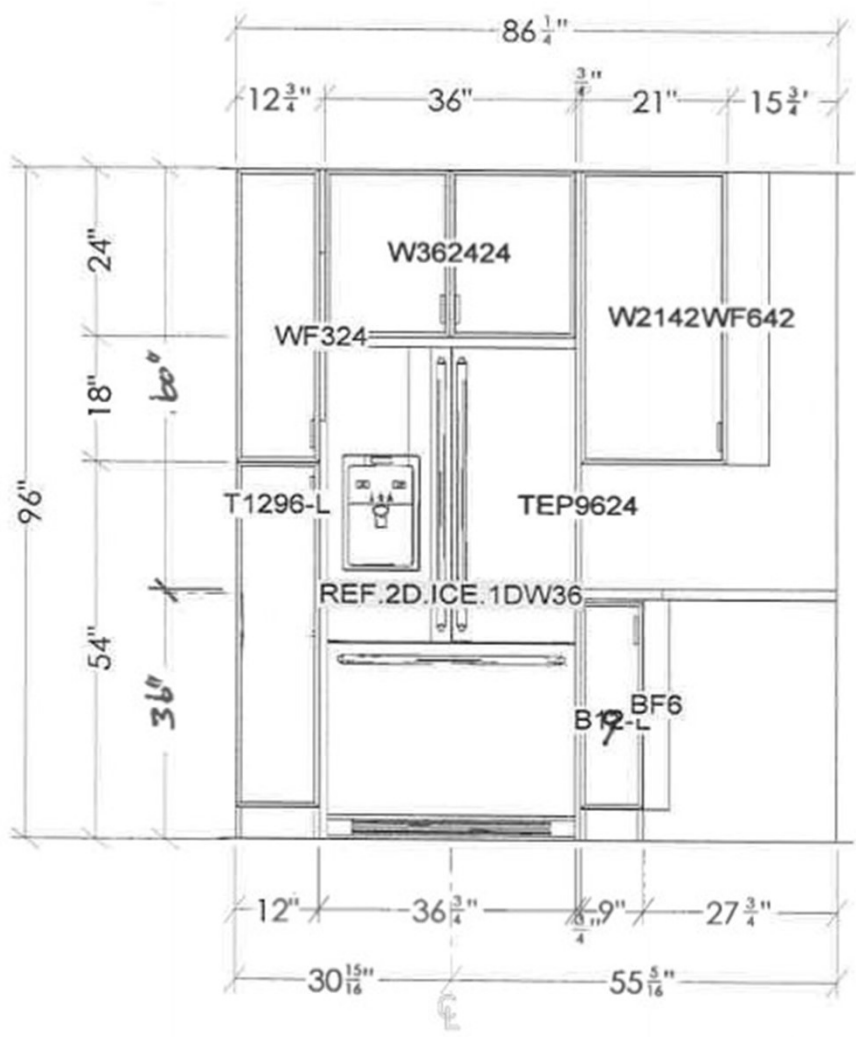

A5m2

2
A-418
UNIT A5M2 PLAN

TOTAL 1 UNIT	AREA	816 GSF
--------------	------	---------

 Scale: 1/4" = 1'-0"

11
A-418

UNIT A5M2 - KITCHEN - ELEV 2

Scale: 1/2" = 1'-0"

Hallway Linen Cabinet
Flat Door with White Matt Color

Removable Cabinet

4 UNIT A5M2 RCP
 A-418 Scale: 1/4" = 1'-0"