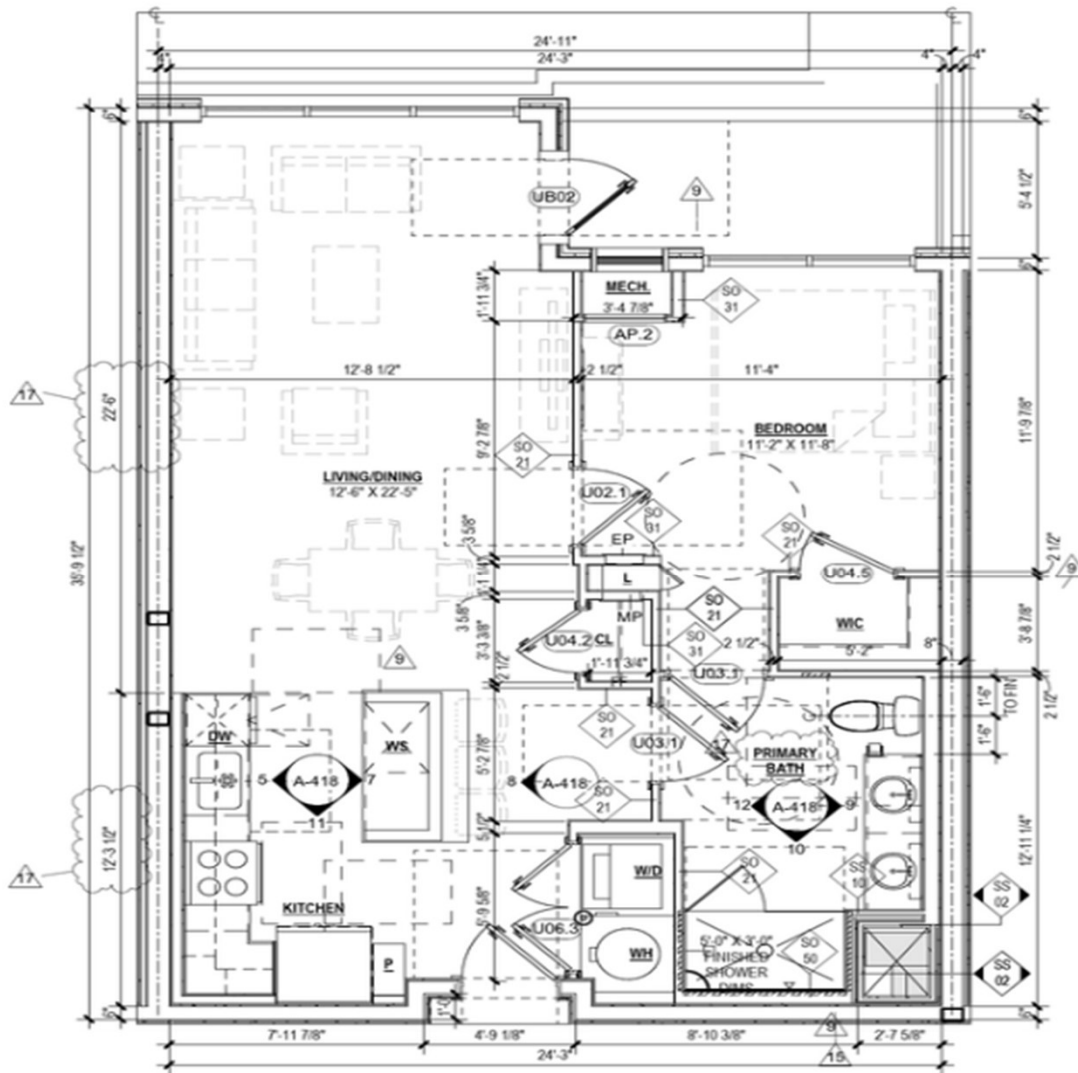

A5m2

2
A-418
UNIT A5M2 PLAN

TOTAL 1 UNIT	AREA	816 GSF
--------------	------	---------

 Scale: 1/4" = 1'-0"

11
A-418

UNIT A5M2 - KITCHEN - ELEV 2

Scale: 1/2" = 1'-0"

Hallway Linen Cabinet
Flat Door with White Matt Color

Removable Cabinet

4 UNIT A5M2 RCP
 A-418 Scale: 1/4" = 1'-0"