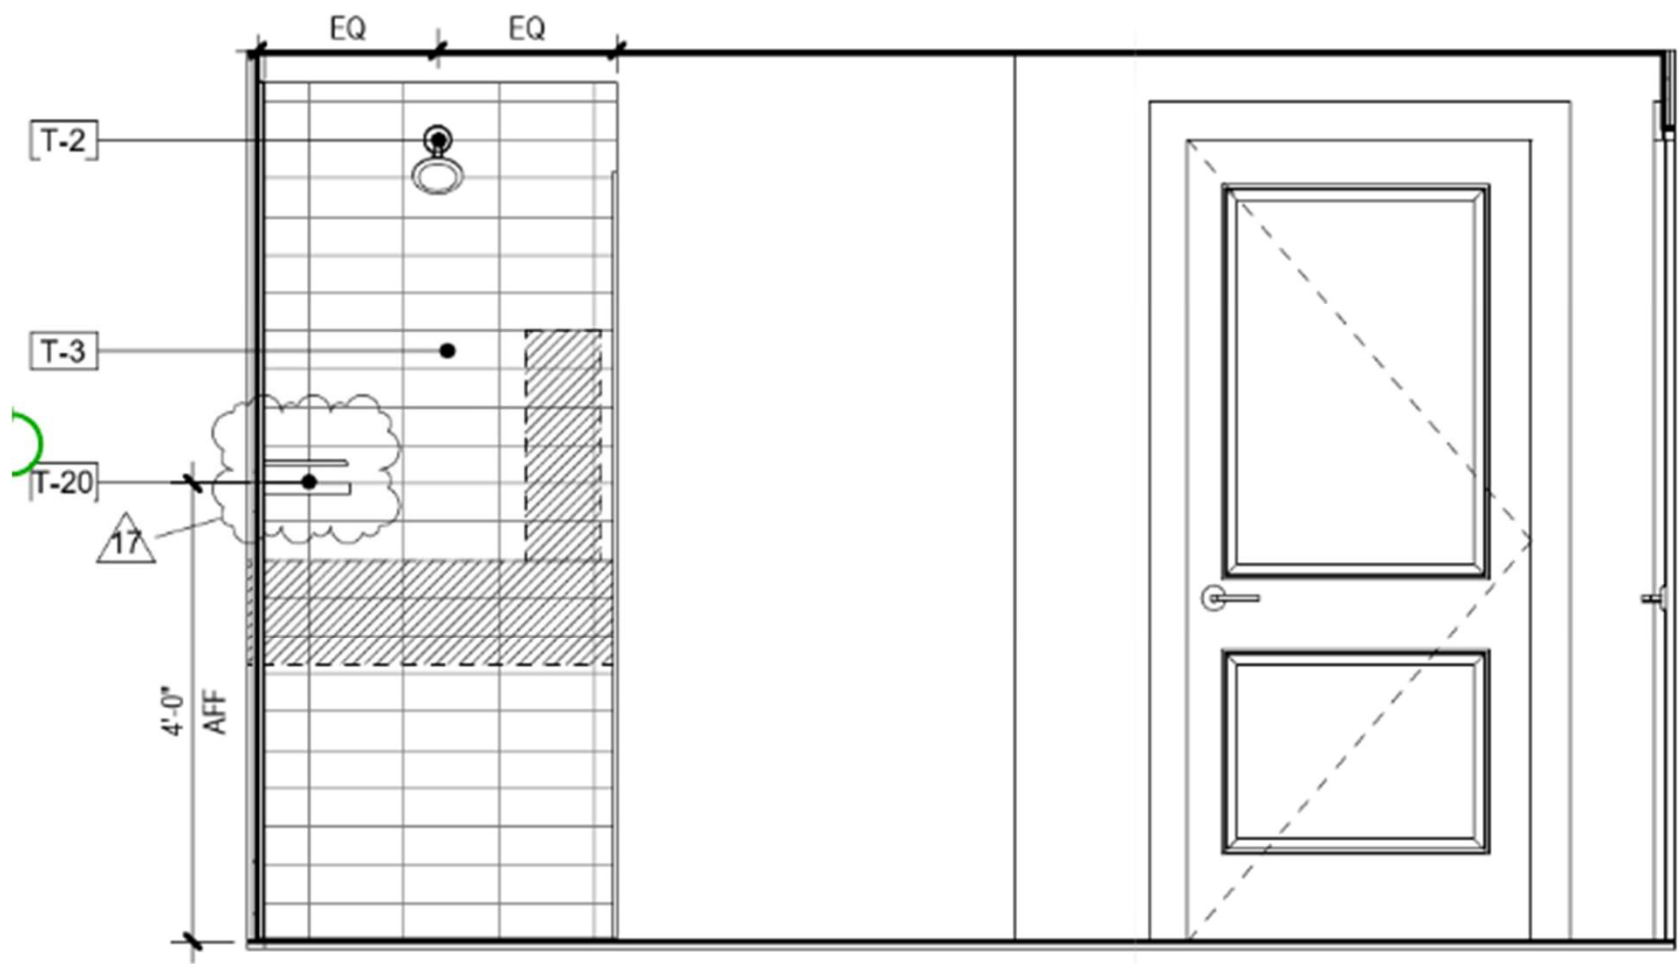

A5m2

2
A-418
UNIT A5M2 PLAN

TOTAL 1 UNIT	AREA	816 GSF
--------------	------	---------

 Scale: 1/4" = 1'-0"

11
A-418

UNIT A5M2 - KITCHEN - ELEV 2

Scale: 1/2" = 1'-0"

Hallway Linen Cabinet
Flat Door with White Matt Color

Removable Cabinet

4 UNIT A5M2 RCP
 A-418 Scale: 1/4" = 1'-0"