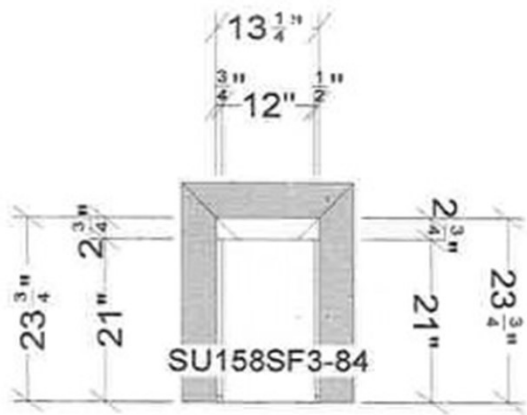

A5m2

2
A-418
UNIT A5M2 PLAN

TOTAL 1 UNIT	AREA	816 GSF
--------------	------	---------

 Scale: 1/4" = 1'-0"

11
A-418

UNIT A5M2 - KITCHEN - ELEV 2

Scale: 1/2" = 1'-0"

Hallway Linen Cabinet
Flat Door with White Matt Color

Removable Cabinet

4 UNIT A5M2 RCP
 A-418 Scale: 1/4" = 1'-0"