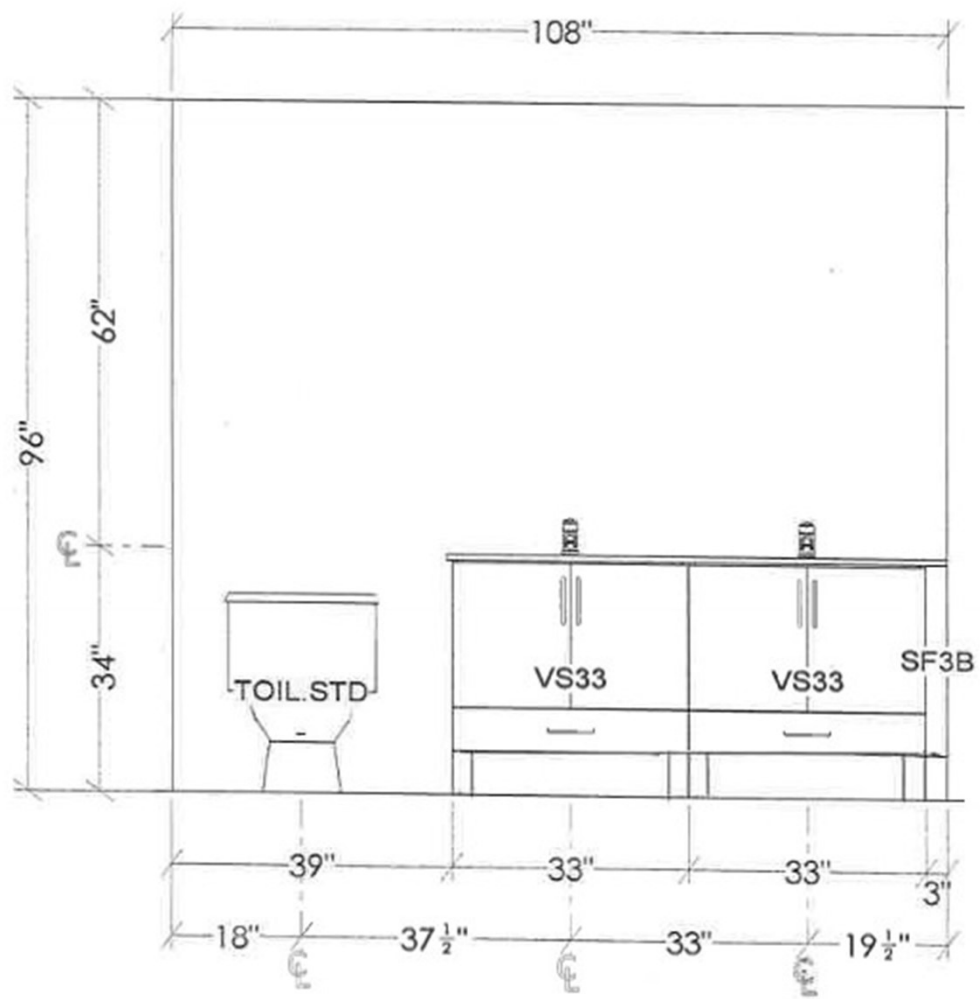

A5m2

2
A-418
UNIT A5M2 PLAN

TOTAL 1 UNIT	AREA	816 GSF
--------------	------	---------

 Scale: 1/4" = 1'-0"

11
A-418

UNIT A5M2 - KITCHEN - ELEV 2

Scale: 1/2" = 1'-0"

Hallway Linen Cabinet
Flat Door with White Matt Color

Removable Cabinet

4 UNIT A5M2 RCP
 A-418 Scale: 1/4" = 1'-0"