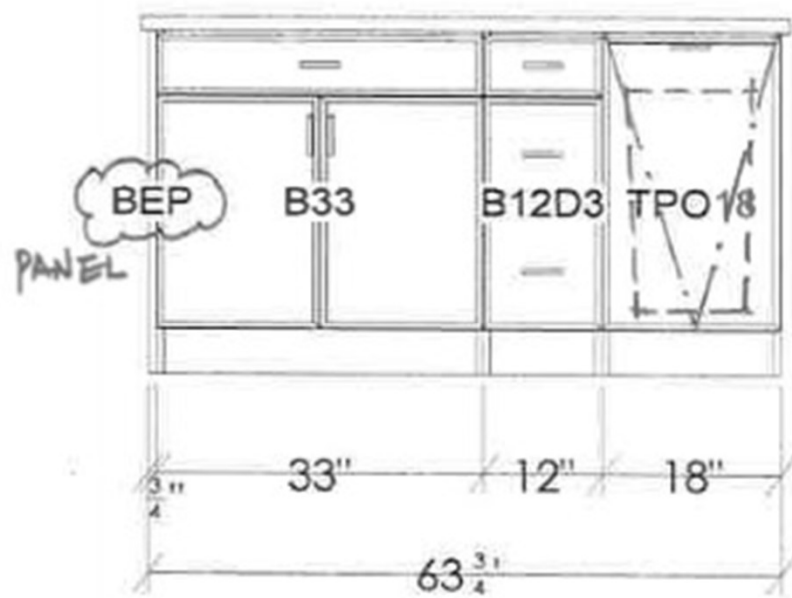

A5m2

2
A-418
UNIT A5M2 PLAN

TOTAL 1 UNIT	AREA	816 GSF
--------------	------	---------

 Scale: 1/4" = 1'-0"

11
A-418

UNIT A5M2 - KITCHEN - ELEV 2

Scale: 1/2" = 1'-0"

Hallway Linen Cabinet
Flat Door with White Matt Color

Removable Cabinet

4 UNIT A5M2 RCP
 A-418 Scale: 1/4" = 1'-0"