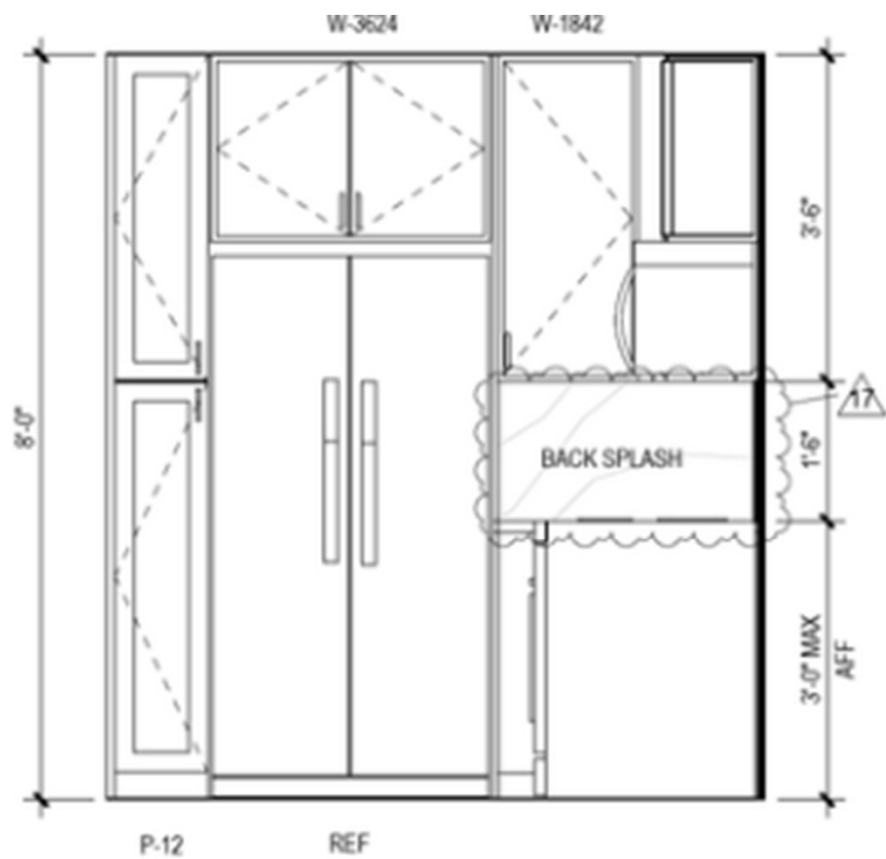

A5m2

2
A-418
UNIT A5M2 PLAN

TOTAL 1 UNIT	AREA	816 GSF
--------------	------	---------

 Scale: 1/4" = 1'-0"

11
A-418

UNIT A5M2 - KITCHEN - ELEV 2

Scale: 1/2" = 1'-0"

Hallway Linen Cabinet
Flat Door with White Matt Color

Removable Cabinet

4 UNIT A5M2 RCP
 A-418 Scale: 1/4" = 1'-0"