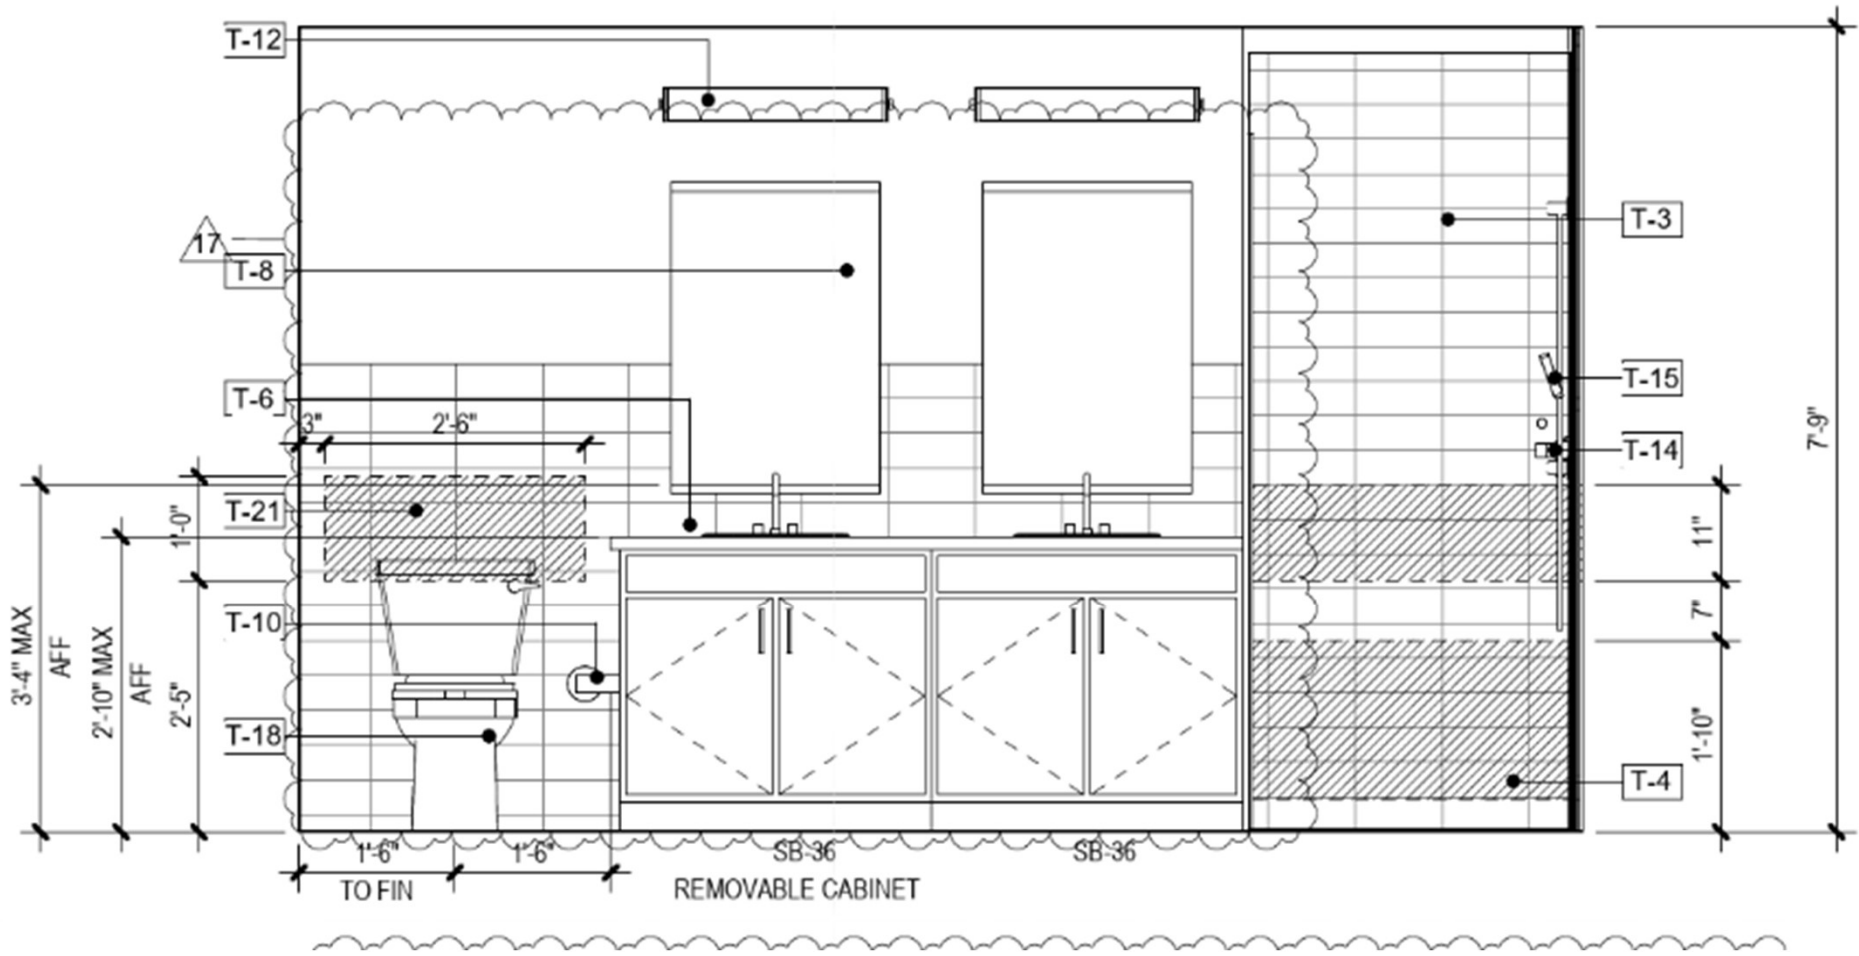

A5m2

2
A-418
UNIT A5M2 PLAN

TOTAL 1 UNIT	AREA	816 GSF
--------------	------	---------

 Scale: 1/4" = 1'-0"

11
A-418

UNIT A5M2 - KITCHEN - ELEV 2

Scale: 1/2" = 1'-0"

Hallway Linen Cabinet
Flat Door with White Matt Color

Removable Cabinet

4 UNIT A5M2 RCP
 A-418 Scale: 1/4" = 1'-0"