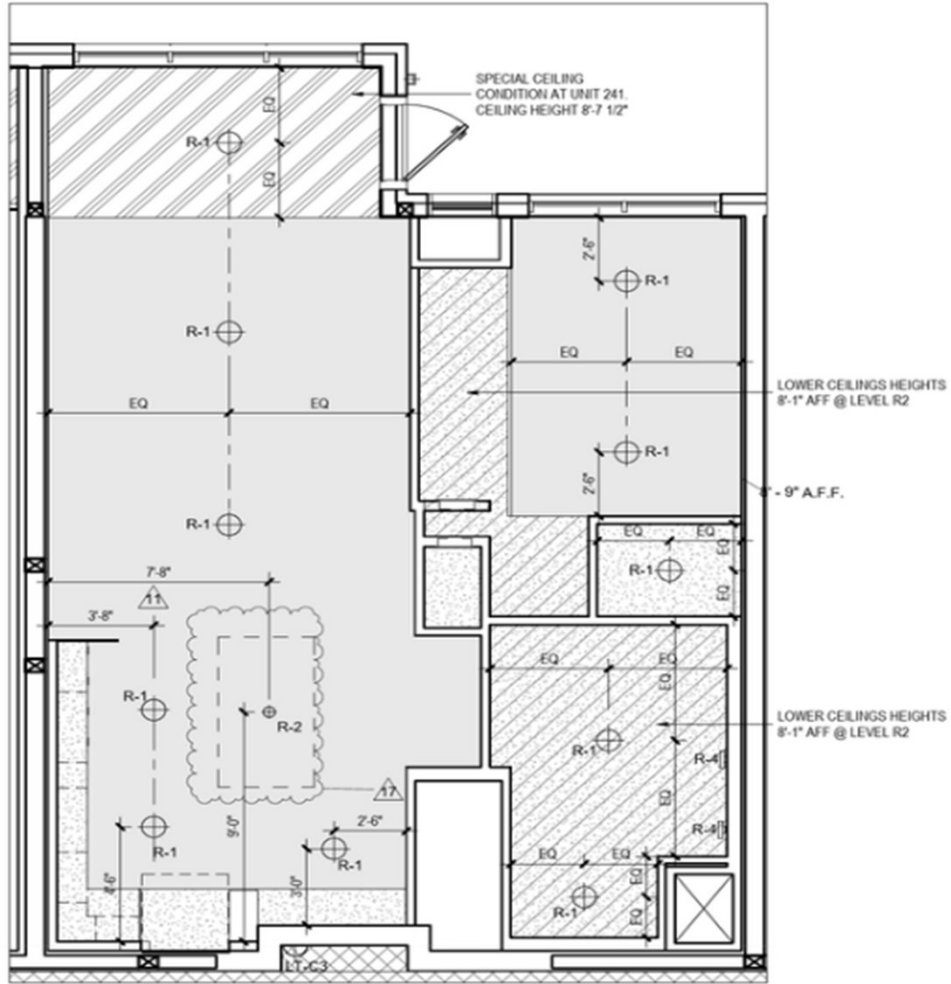

A5m2

2
A-418
UNIT A5M2 PLAN

TOTAL 1 UNIT	AREA	816 GSF
--------------	------	---------

 Scale: 1/4" = 1'-0"

11
A-418

UNIT A5M2 - KITCHEN - ELEV 2

Scale: 1/2" = 1'-0"

Hallway Linen Cabinet
Flat Door with White Matt Color

Removable Cabinet

4 UNIT A5M2 RCP
 A-418 Scale: 1/4" = 1'-0"