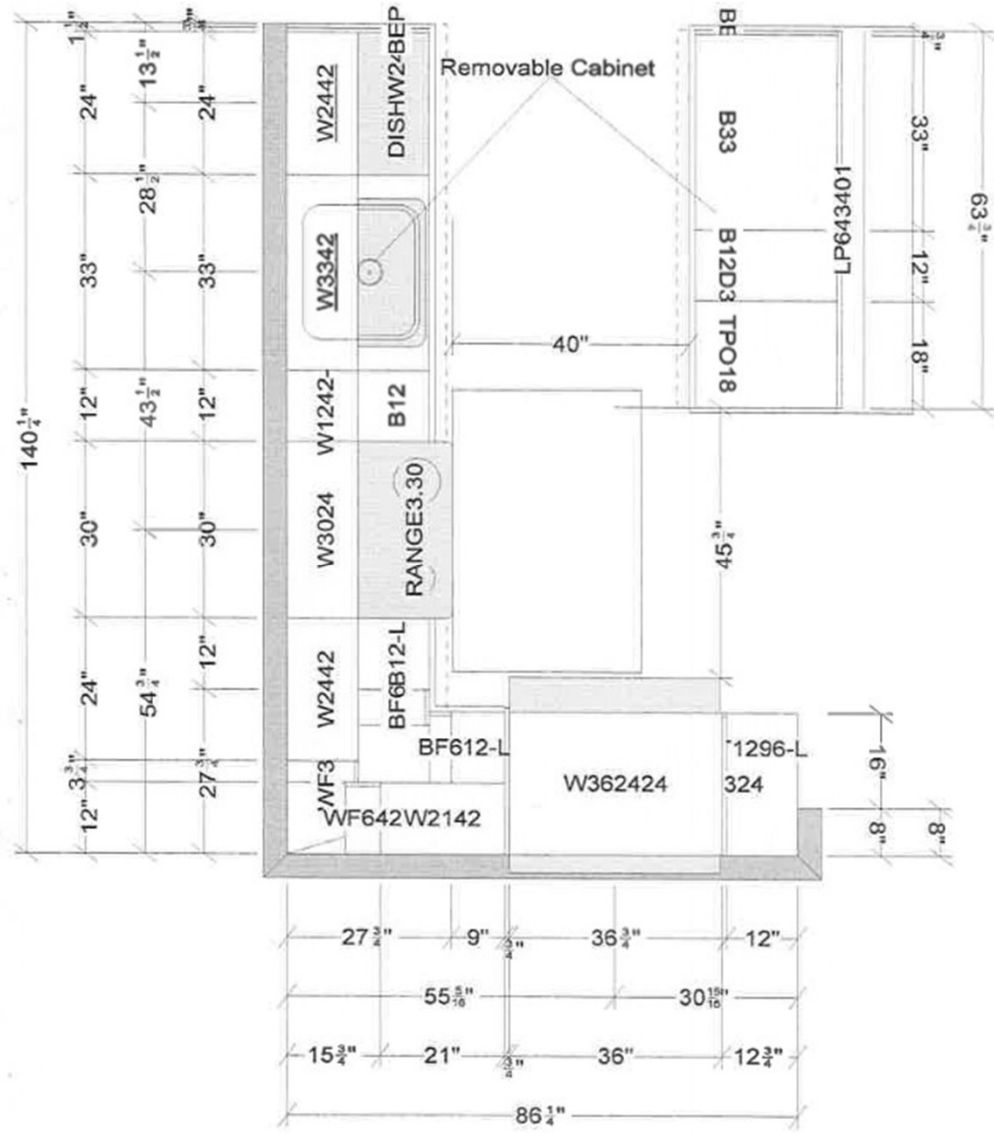

A5m2

2
A-418
UNIT A5M2 PLAN

TOTAL 1 UNIT	AREA	816 GSF
--------------	------	---------

 Scale: 1/4" = 1'-0"

11
A-418

UNIT A5M2 - KITCHEN - ELEV 2

Scale: 1/2" = 1'-0"

Hallway Linen Cabinet
Flat Door with White Matt Color

Removable Cabinet

4 UNIT A5M2 RCP
 A-418 Scale: 1/4" = 1'-0"