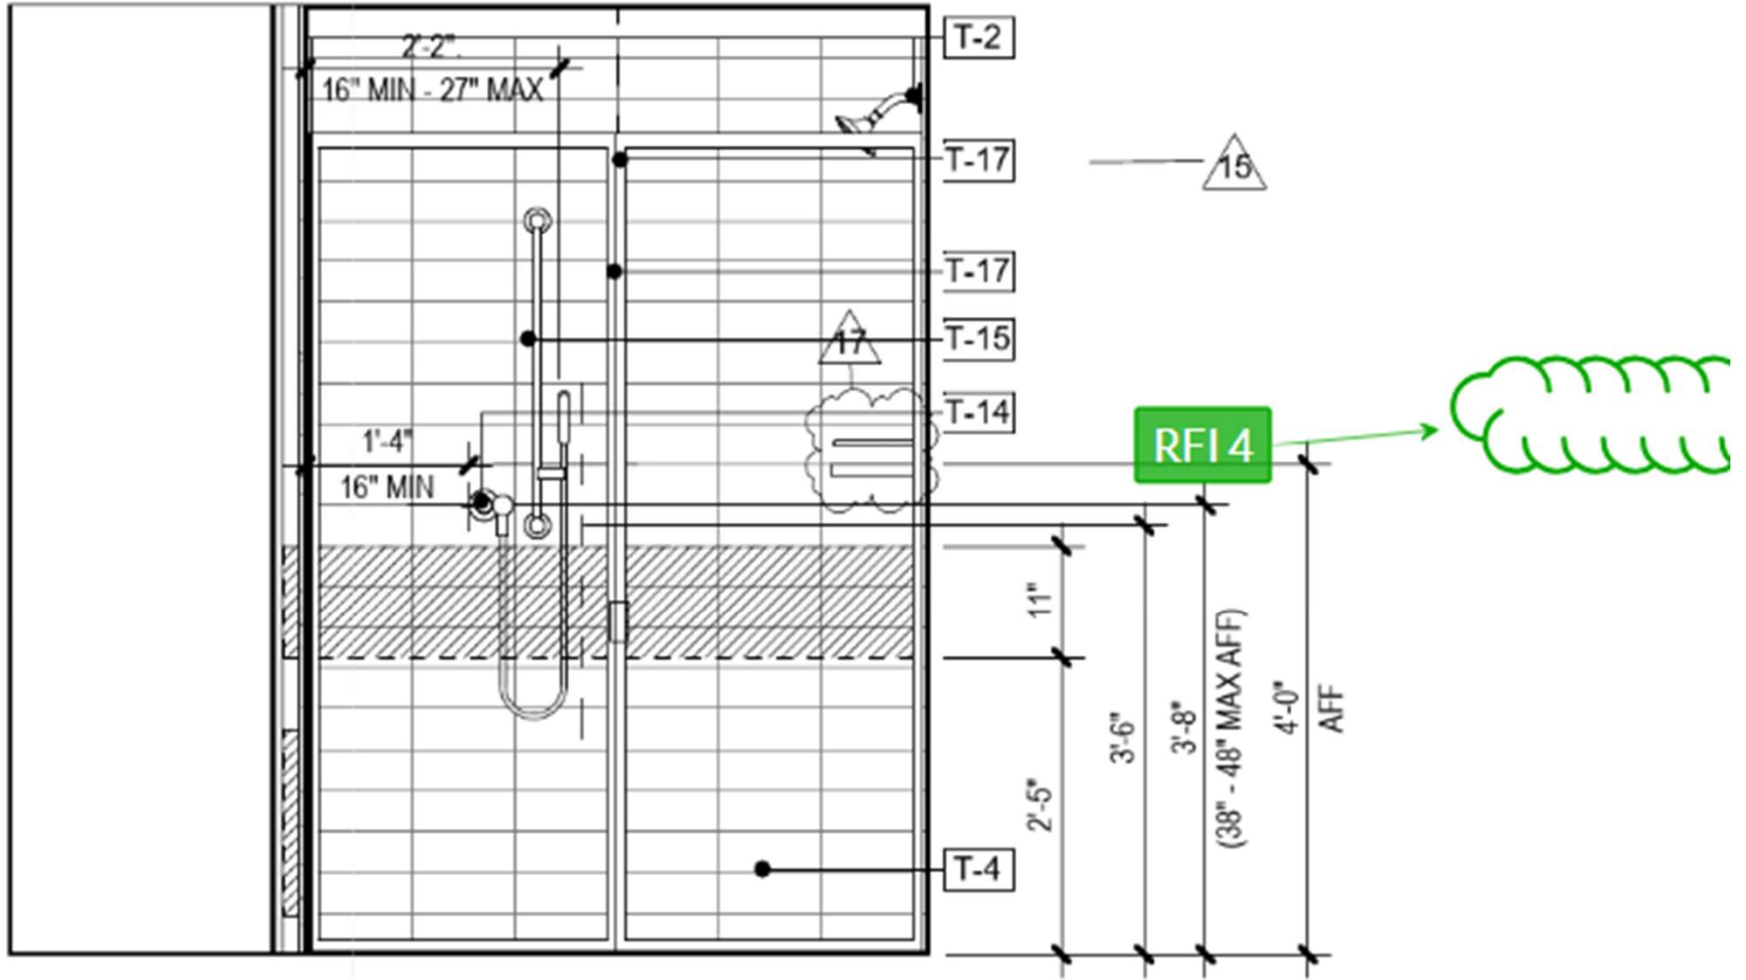

A5m2

2
A-418
UNIT A5M2 PLAN

TOTAL 1 UNIT	AREA	816 GSF
--------------	------	---------

 Scale: 1/4" = 1'-0"

11
A-418

UNIT A5M2 - KITCHEN - ELEV 2

Scale: 1/2" = 1'-0"

Hallway Linen Cabinet
Flat Door with White Matt Color

Removable Cabinet

4 UNIT A5M2 RCP
 A-418 Scale: 1/4" = 1'-0"