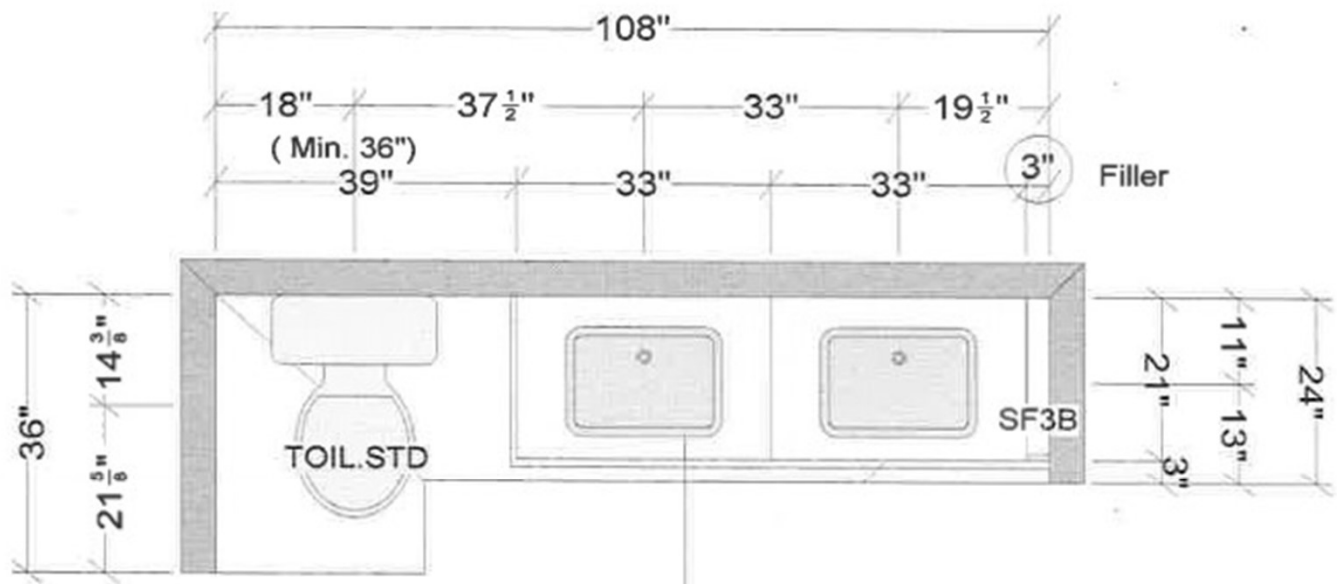

A5m2

2
A-418
UNIT A5M2 PLAN

TOTAL 1 UNIT	AREA	816 GSF
--------------	------	---------

 Scale: 1/4" = 1'-0"

11
A-418

UNIT A5M2 - KITCHEN - ELEV 2

Scale: 1/2" = 1'-0"

Hallway Linen Cabinet
Flat Door with White Matt Color

Removable Cabinet

4 UNIT A5M2 RCP
 A-418 Scale: 1/4" = 1'-0"